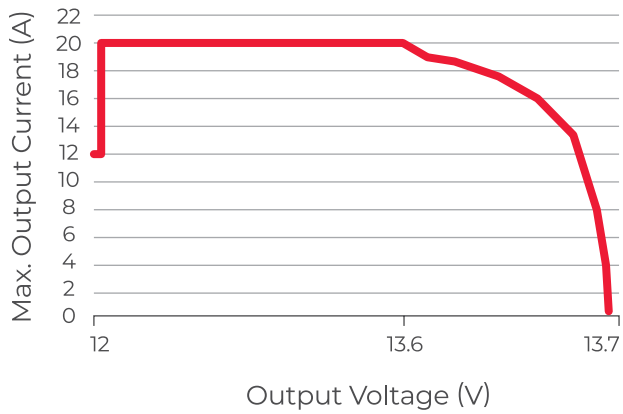

4. Charging Curve

Max. Output Current