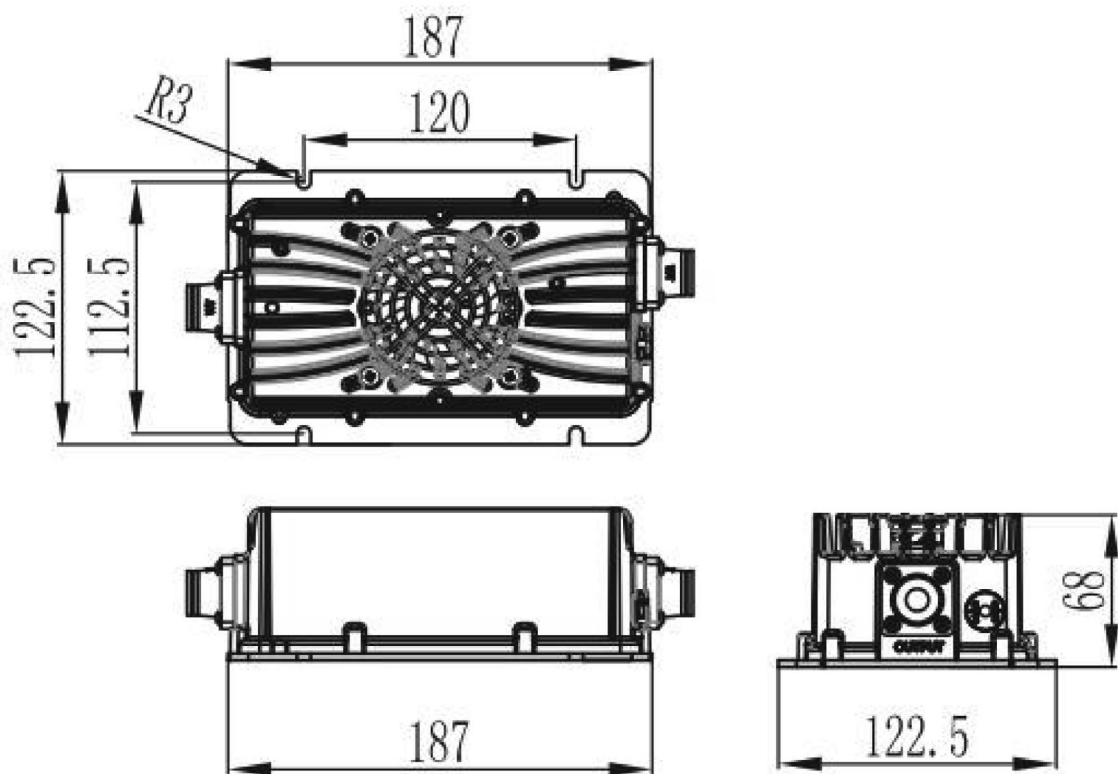

5. Product Dimensions