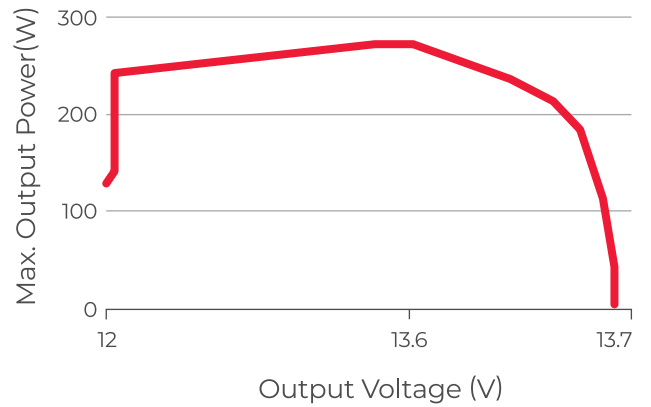

Max. Output Power