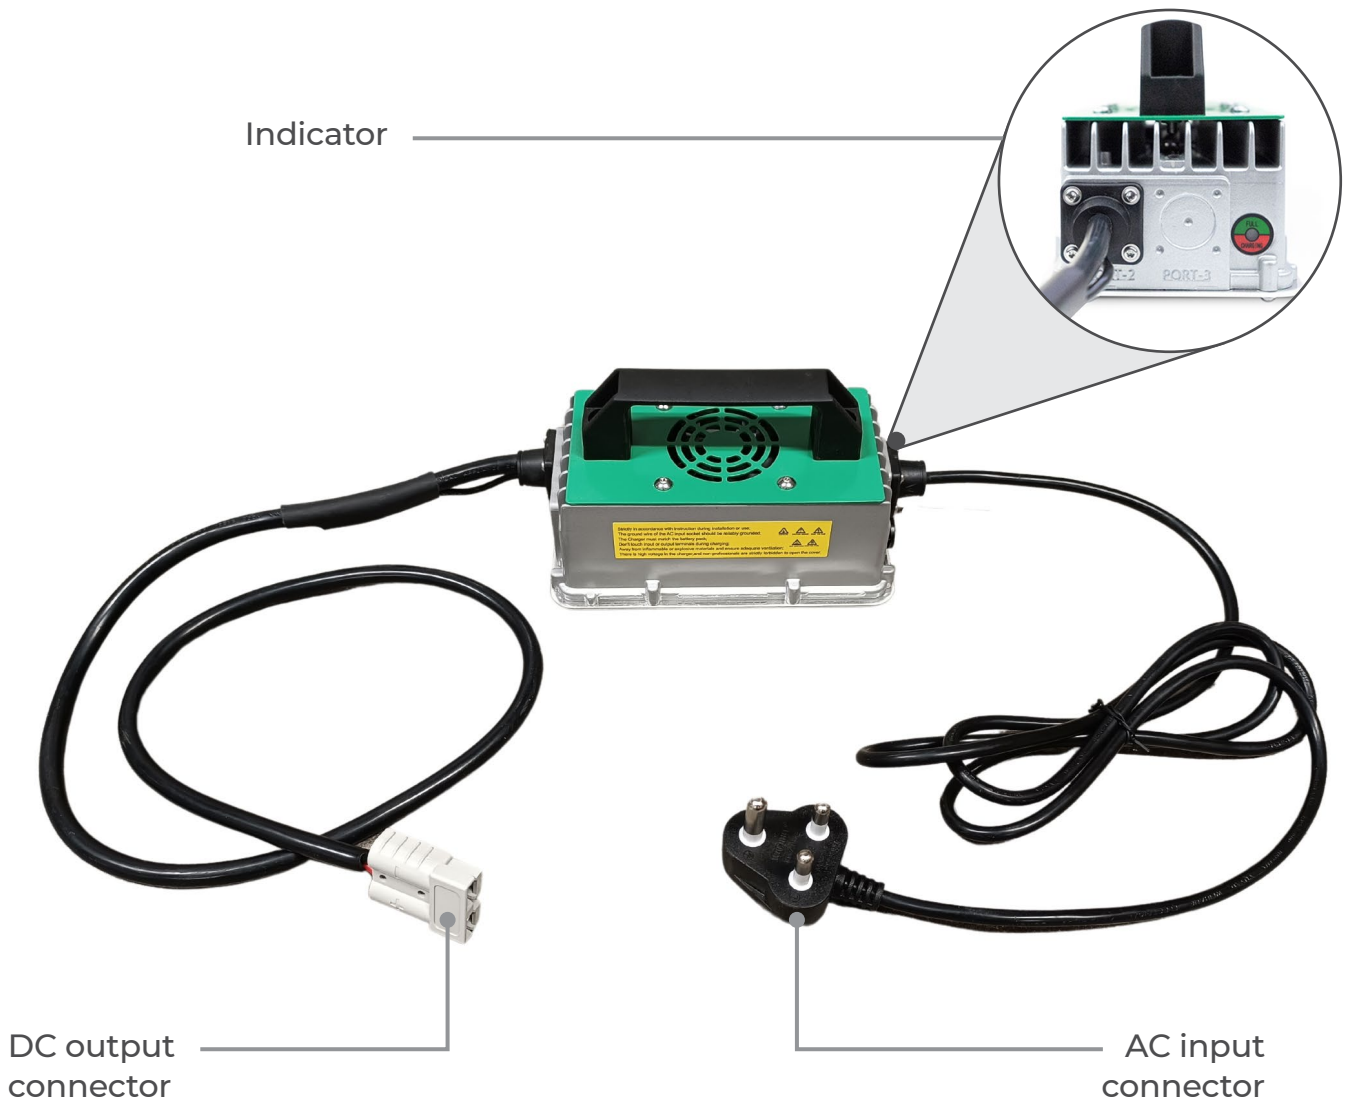

## 12V Industrial Charger

AC 230 VAC

IP65  
Waterproof

PFC $\geq$ 0.98

Overvoltage  
Protection

Over Temperature  
Protection

Short Circuit  
Protection

# 2. Model Encoding

---

**P W C 1 2 2 0**

**20:** Max. Output Current 20A

**12:** Charger Series (Voltage)

**PWC:** Portable Waterproof Charger

### 3. Technical Specification

Battery type		Lead acid/Lithium Battery
Model number		RP-PWC1220
Input	Voltage range	90 ~ 264VAC
	Frequency range	45 ~ 65Hz
	Input current(Typ.)	4A
	Power factor(Typ.)	≥0.99 (Tested when the power is above half power)
	Max. efficiency(Typ.)	93%
Output	Charging phase	Pre-charge + constant current + constant voltage
	Max. output power	274W
	Max. output voltage	13.7 VDC
	Max. output current	20A
	Constant voltage	13.7 VDC (LiFePO4 in 4 Series)
	Max. current ripple	500mAp-p
	Static power	<2W
Protection	Short circuit	Yes
	Over temperature	Yes
Function	Indicator light	Yes
Environment	Cooling	Fan cooling
	Waterproof	IP65
	Working temp.	-30 ~ 65°C
	Working humidity	10% ~ 90% RH non-condensing
	Storage temp., humidity	-40 ~ 80°C, 10% ~ 90% RH non-condensing
	Vibration resistant	10 ~ 500HZ, 2G 10 minutes/cycle, X, Y, Z axis each 60 minutes
Safety & EMC	Safety standards	EN60335, GB/T4706
	Withstand voltage	I/P-O/P: 2KVAC I/P-FG: 2KVAC O/P-FG: 2KVAC
	Isolation resistance	I/P-O/P, I/P-FG, O/P-FG: 100M ohms / 500VDC / 25°C / 70%RH
	EMC emission	EN55022 Class A, GB/T 9254 Class A
	EMC immunity	EN 55024:2010, GB/T17618
Indicator State	Charging	Red light flicker
	Full	Green light is glowing
	Empty Load	Green and red lights will alternate flashing
Others	MTBF	>100K hours
	Weight	1.2 kg
	Dimensions	187 x 123 x 68 mm